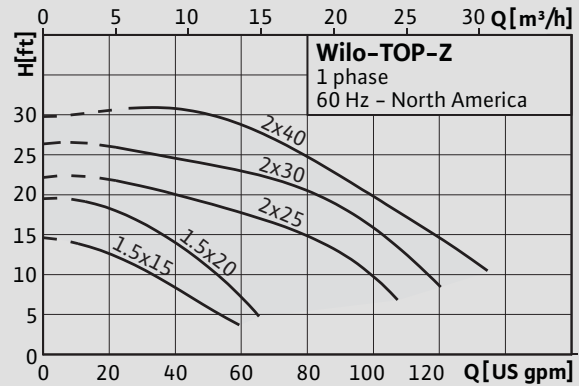

NSF/ANSI 61

Look for the NSF/ANSI 61 and UL approvals on all of WILO's hot water recirculation pumps!

WILO USA LLC
1290 N 25th Ave.
Melrose Park, IL
60160
1-866-WILO-USA
www.WILO-USA.com

WILO Canada Inc.
Bay #7 - 2915 10th Ave. NE
Calgary, Alberta
T2A 5L4
1-866-WILO-CDN
www.WILO-CANADA.com

Pumpen Intelligenz.