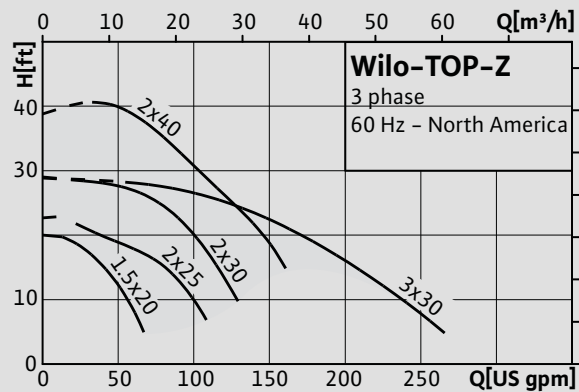

NSF/ANSI 61

Look for the NSF/ANSI 61 and UL approvals on all of WILO's hot water recirculation pumps!

WILO USA LLC
1290 N 25th Ave.
Melrose Park, IL
60160
1-866-WILO-USA
www.WILO-USA.com

WILO Canada Inc.
Bay #7 - 2915 10th Ave. NE
Calgary, Alberta
T2A 5L4
1-866-WILO-CDN
www.WILO-CANADA.com

Pumpen Intelligenz.