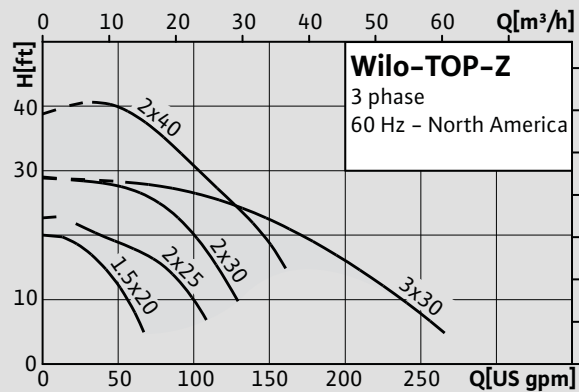

Pumpen Intelligenz.

Commercial Hot Water Recirculation Pumps WILO Top Z

Product Brochure.

WILO Top Z

Commercial Hot Water Recirculation Pumps

The WILO Top Z is the only NSF approved lead-free bronze, wet rotor, hot water recirculation pump on the market! Designed for potable water systems, the Top Z Features two speeds in all voltages, NPT electrical connections, a quiet (48db) low-maintenance wet rotor motor and 18 month warranty from installation! Unique? We call it *Pumpen Intelligenz*

WILO Top Z

NSF approved, lead-free bronze!

- NSF Approved, lead-free bronze
- Flows up to 285 USGPM
- Heads up to 40'
- Maintenance-free wet rotor technology
- Two speed circulator available in all voltages
- Short flange to flange dimension
- Low noise (max 48db)
- 18 month warranty from installation date