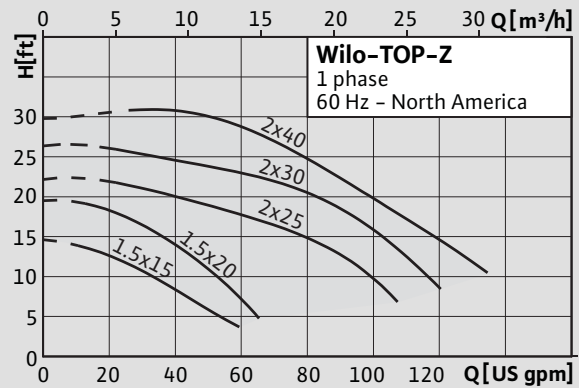

Pumpen Intelligenz.

Commercial Hot Water Recirculation Pumps WILO Top Z

Product Brochure.

WILO Top Z

Commercial Hot Water Recirculation Pumps

The WILO Top Z is the only NSF approved lead-free bronze, wet rotor, hot water recirculation pump on the market! Designed for potable water systems, the Top Z Features two speeds in all voltages, NPT electrical connections, a quiet (48db) low-maintenance wet rotor motor and 18 month warranty from installation! Unique? We call it *Pumpen Intelligenz*

WILO Top Z

NSF approved, lead-free bronze!

- NSF Approved, lead-free bronze
- Flows up to 285 USGPM
- Heads up to 40'
- Maintenance-free wet rotor technology
- Two speed circulator available in all voltages
- Short flange to flange dimension
- Low noise (max 48db)
- 18 month warranty from installation date